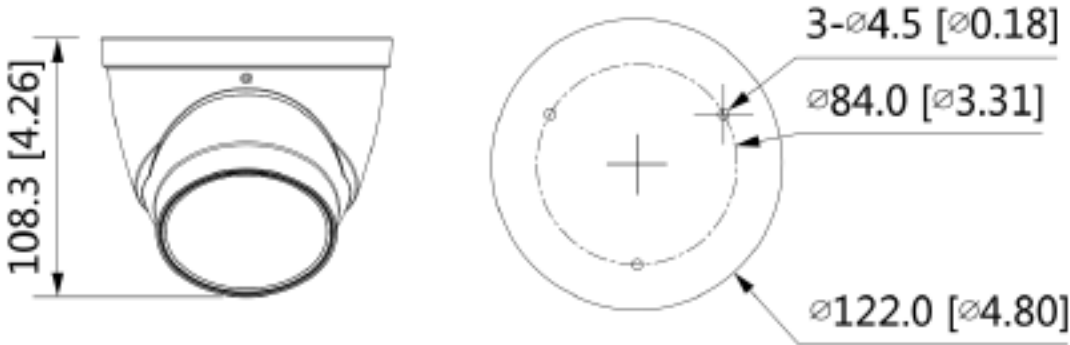

INSTO4IRWA

4.1 MP Auto Focus WDR 120DB Smart H265 TURRET CAMERA W/SD Slot

Product Specifications

Junction Mount	Wall Mount
INSX130	INSX203
Ceiling Mount	Pole Mount
INSX220C + INSX106	INSX203 + INSX152

*Design and specifications are subjects to change without notice.